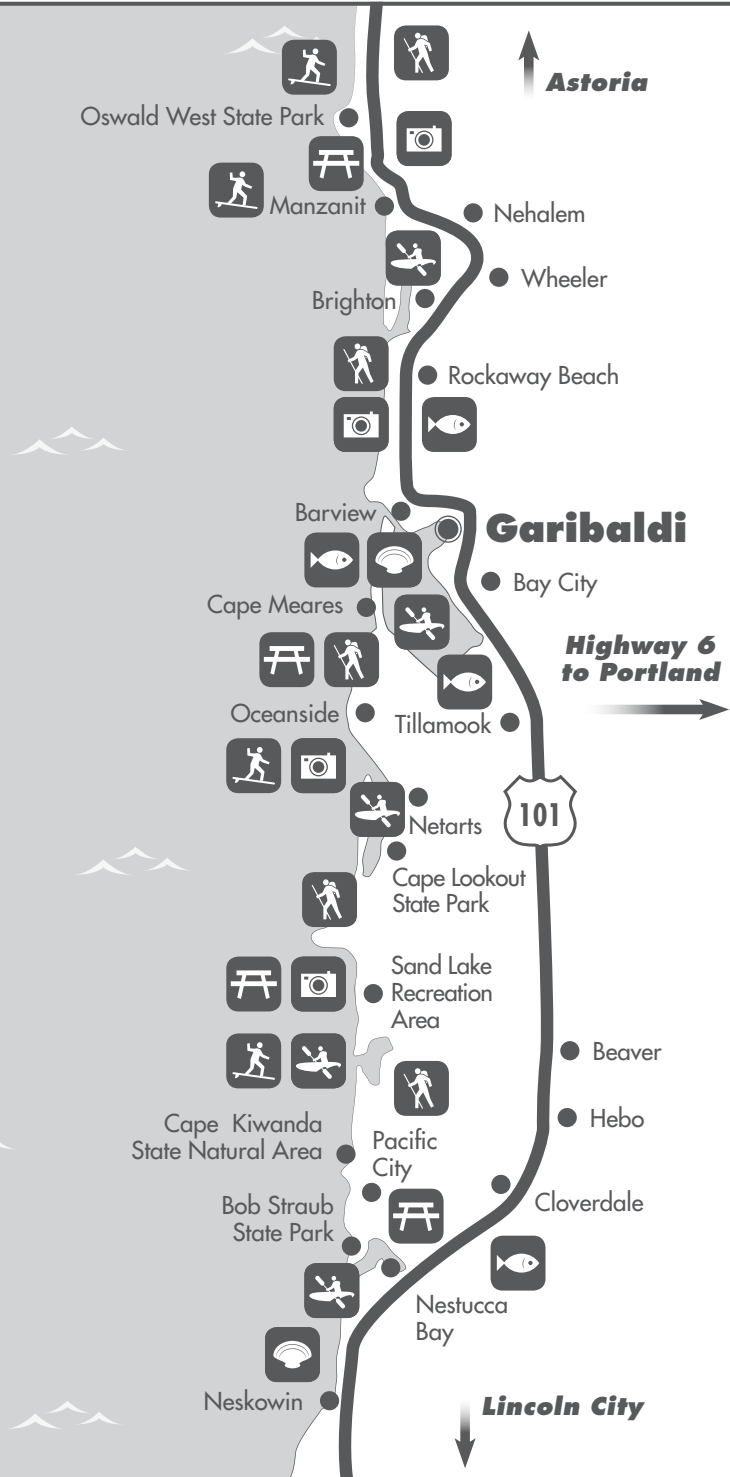

T
H
E
T
I
L
L
A
M
O
O
K
C
O
A
S
T